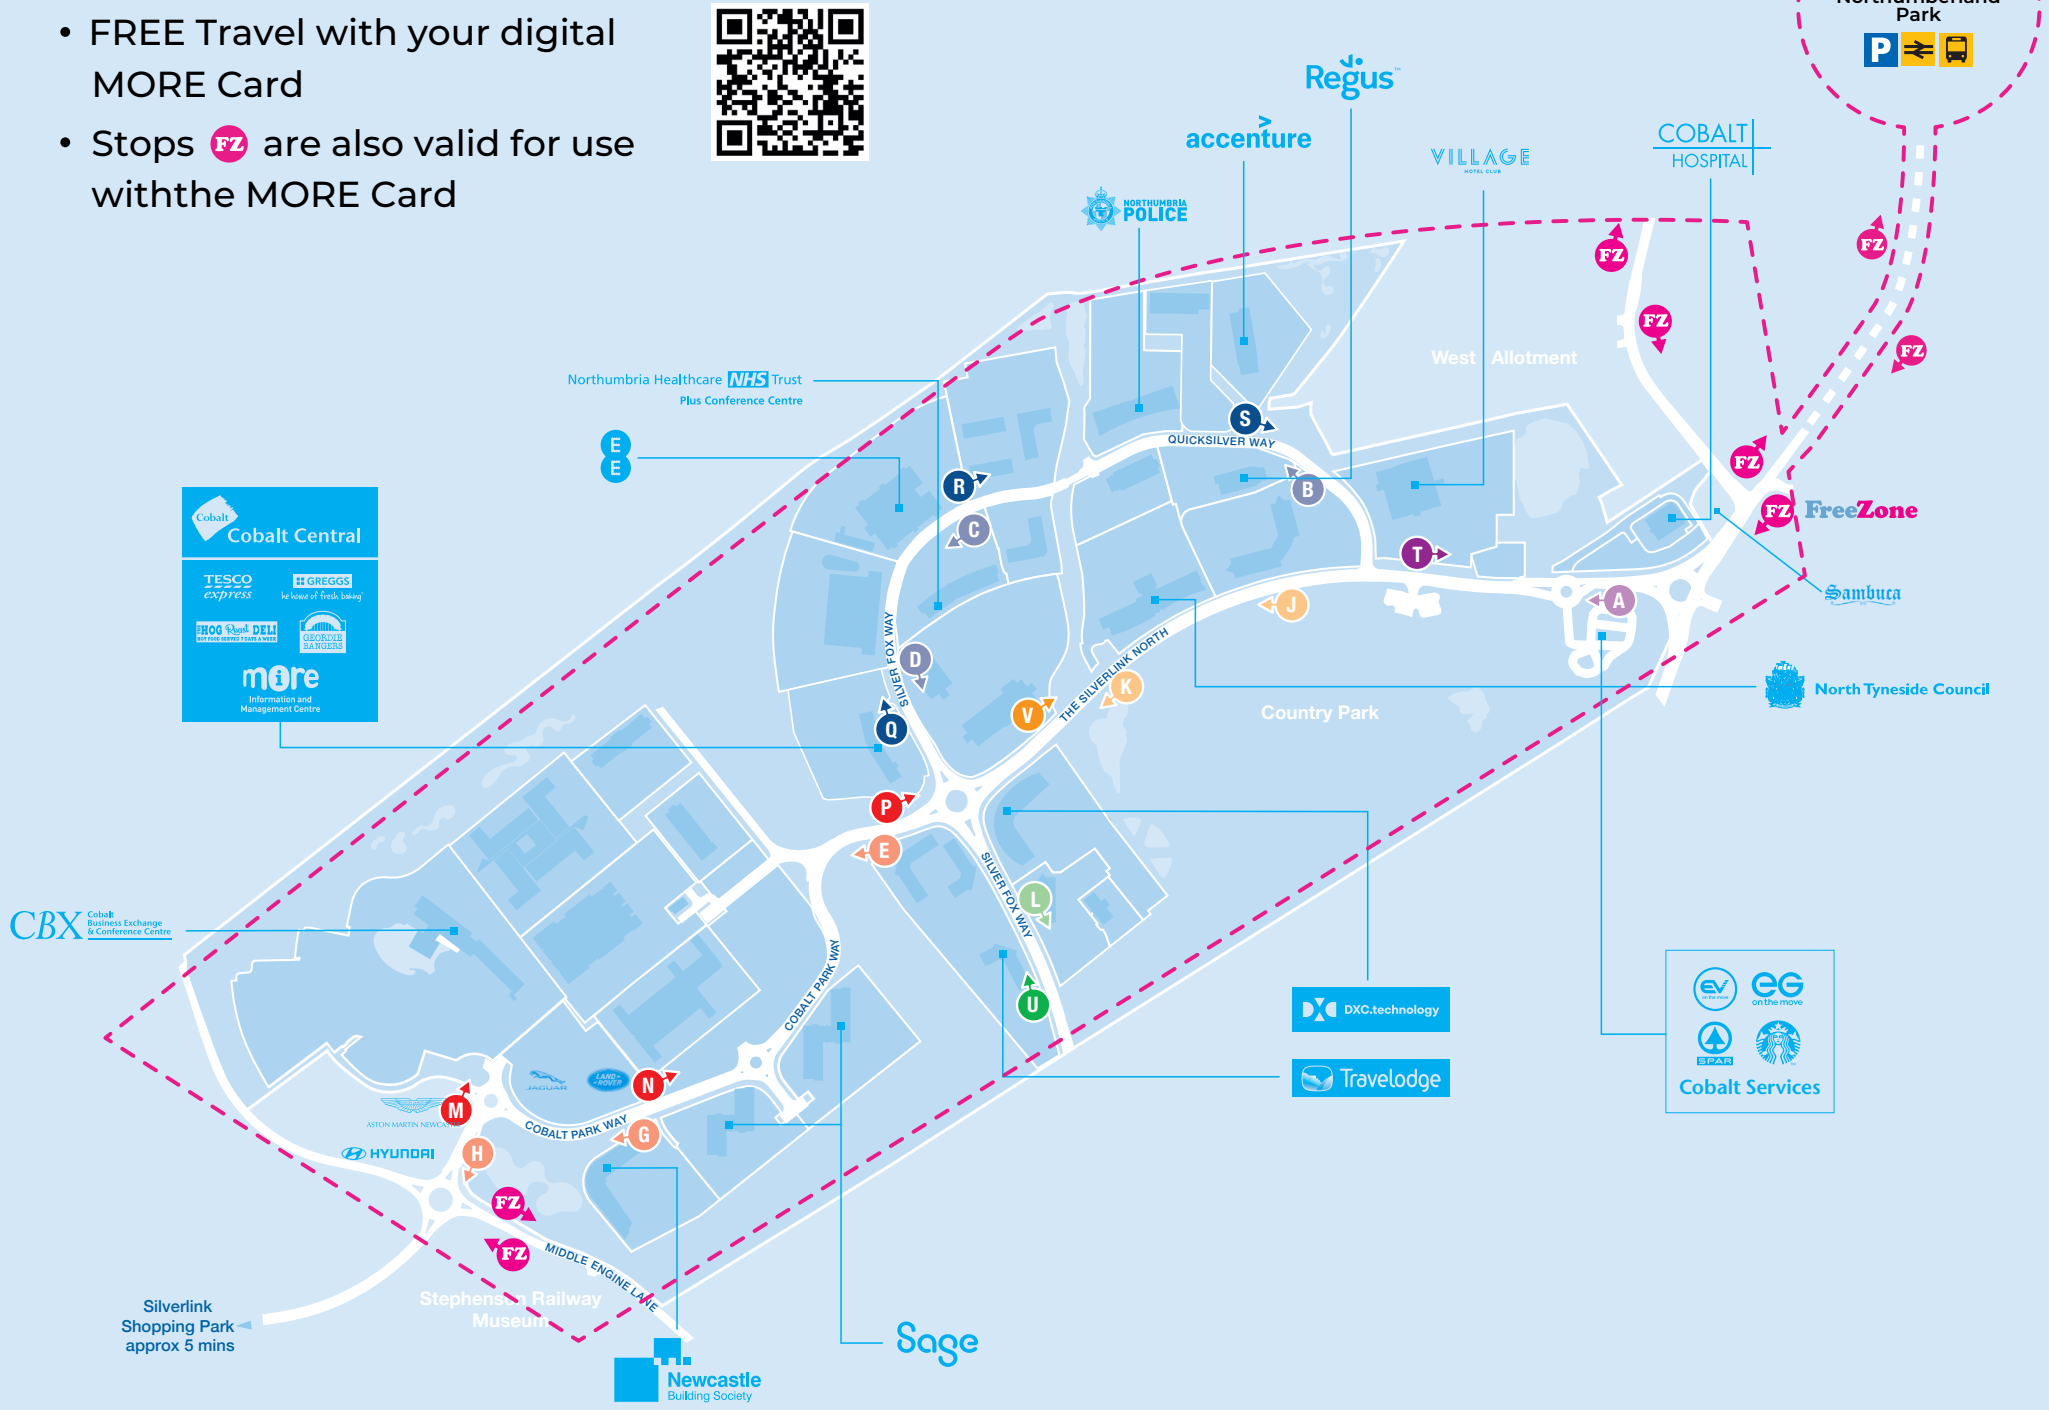

FreeZone

- FREE Travel with your digital MORE Card
- Stops **FZ** are also valid for use with the MORE Card

Cobalt Central

TESCO EXPRESS | GREGGS
 HOOB | DELI | GOURMET BURGERS
more
 Information and Management Centre

Cobalt Services

EV charging | EG on the move
 SPAR | Starbucks

CBX Cobalt Exchange & Conference Centre

Newcastle Building Society