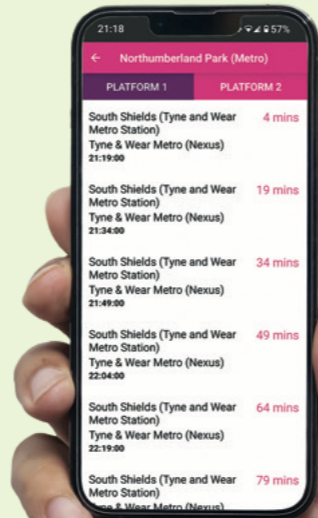

The Cobalt **MORE** team are here for you...

T. 0191 257 6457
E. info@morecobalt.co.uk
Open weekdays
08:00 - 16:00

Located at
Cobalt Central

A fresh look at your travel options

CobaltSmartmovers

Get your interactive 'door to door' travel plan for all your commuter options today at:

www.morecobalt.co.uk/travel

CYCLING

Pedal your way

- Fitness and freedom
- FREE bike loans, bike fit, maintenance and advice
- Onsite bike mechanic

WALKING

Walk your way to health

- 15 minutes walk can burn 50 calories
- FreeZone stride and ride
- Beautiful walking routes around the Park

Cobalt FreeZone

BUS TRAVEL

Enjoy more 'you time'

- Discounted ticket options
- FREE Wi-Fi & real time bus information
- Travel FREE around Cobalt Park plus to and from Northumberland Park Interchange

CAR SHARING